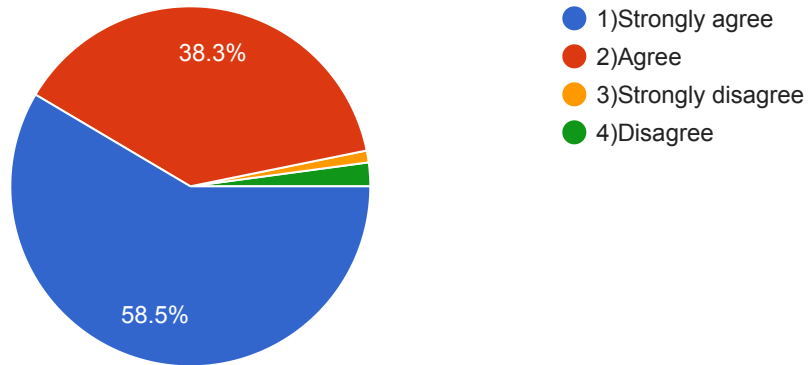

14 The overall quality of online/offline teaching -learning process in your institute is very good

94 responses